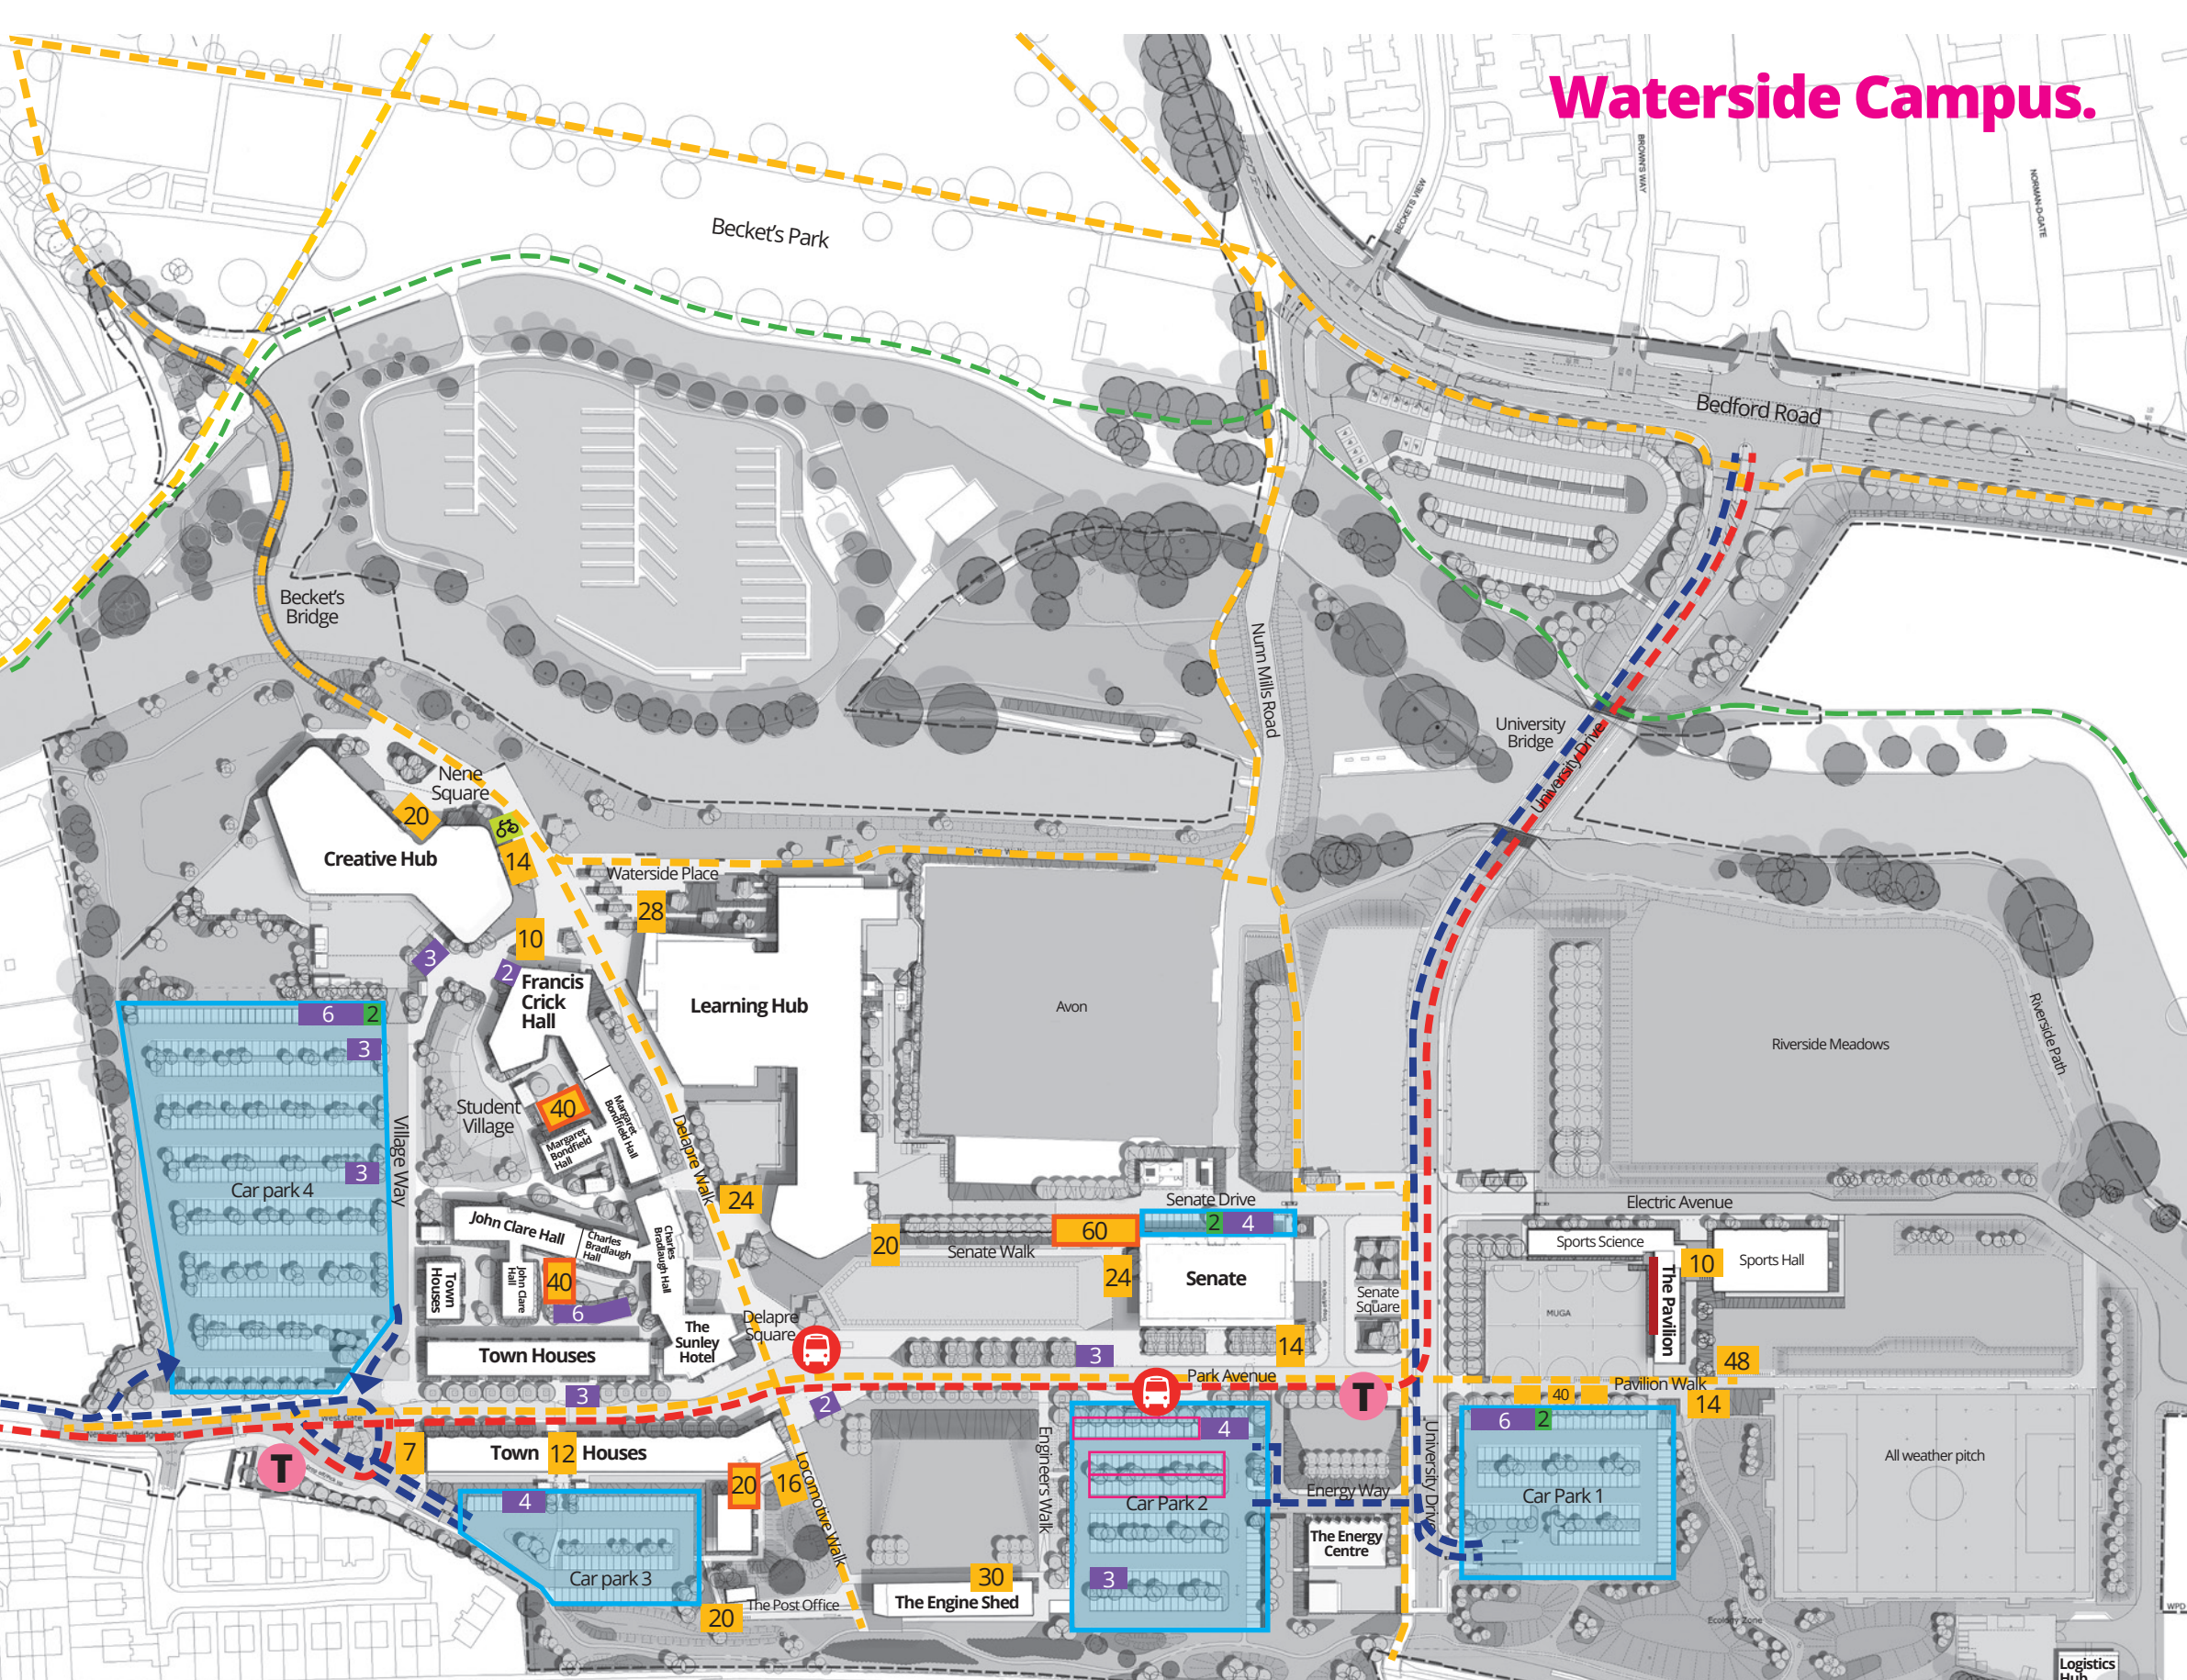

Waterside Campus.

Key

-  Bus stop
-  Bus route
-  Shared cycleway and footpath
-  Riverside Walk
-  Taxi drop off
-  12 Cycle parking (number of bikes)
-  12 Covered cycle parking (number of bikes)
-  Vehicle access
-  Cycle CoNNect
-  Staff parking
-  2 Disabled parking (no of bays)
-  Visitors parking
-  2 Electric vehicle charging Point (no of bays)
-  Showers

A walk from the Logistics Hub to the Creative Hub is 0.5 miles via the footpaths, taking on average 10 minutes.