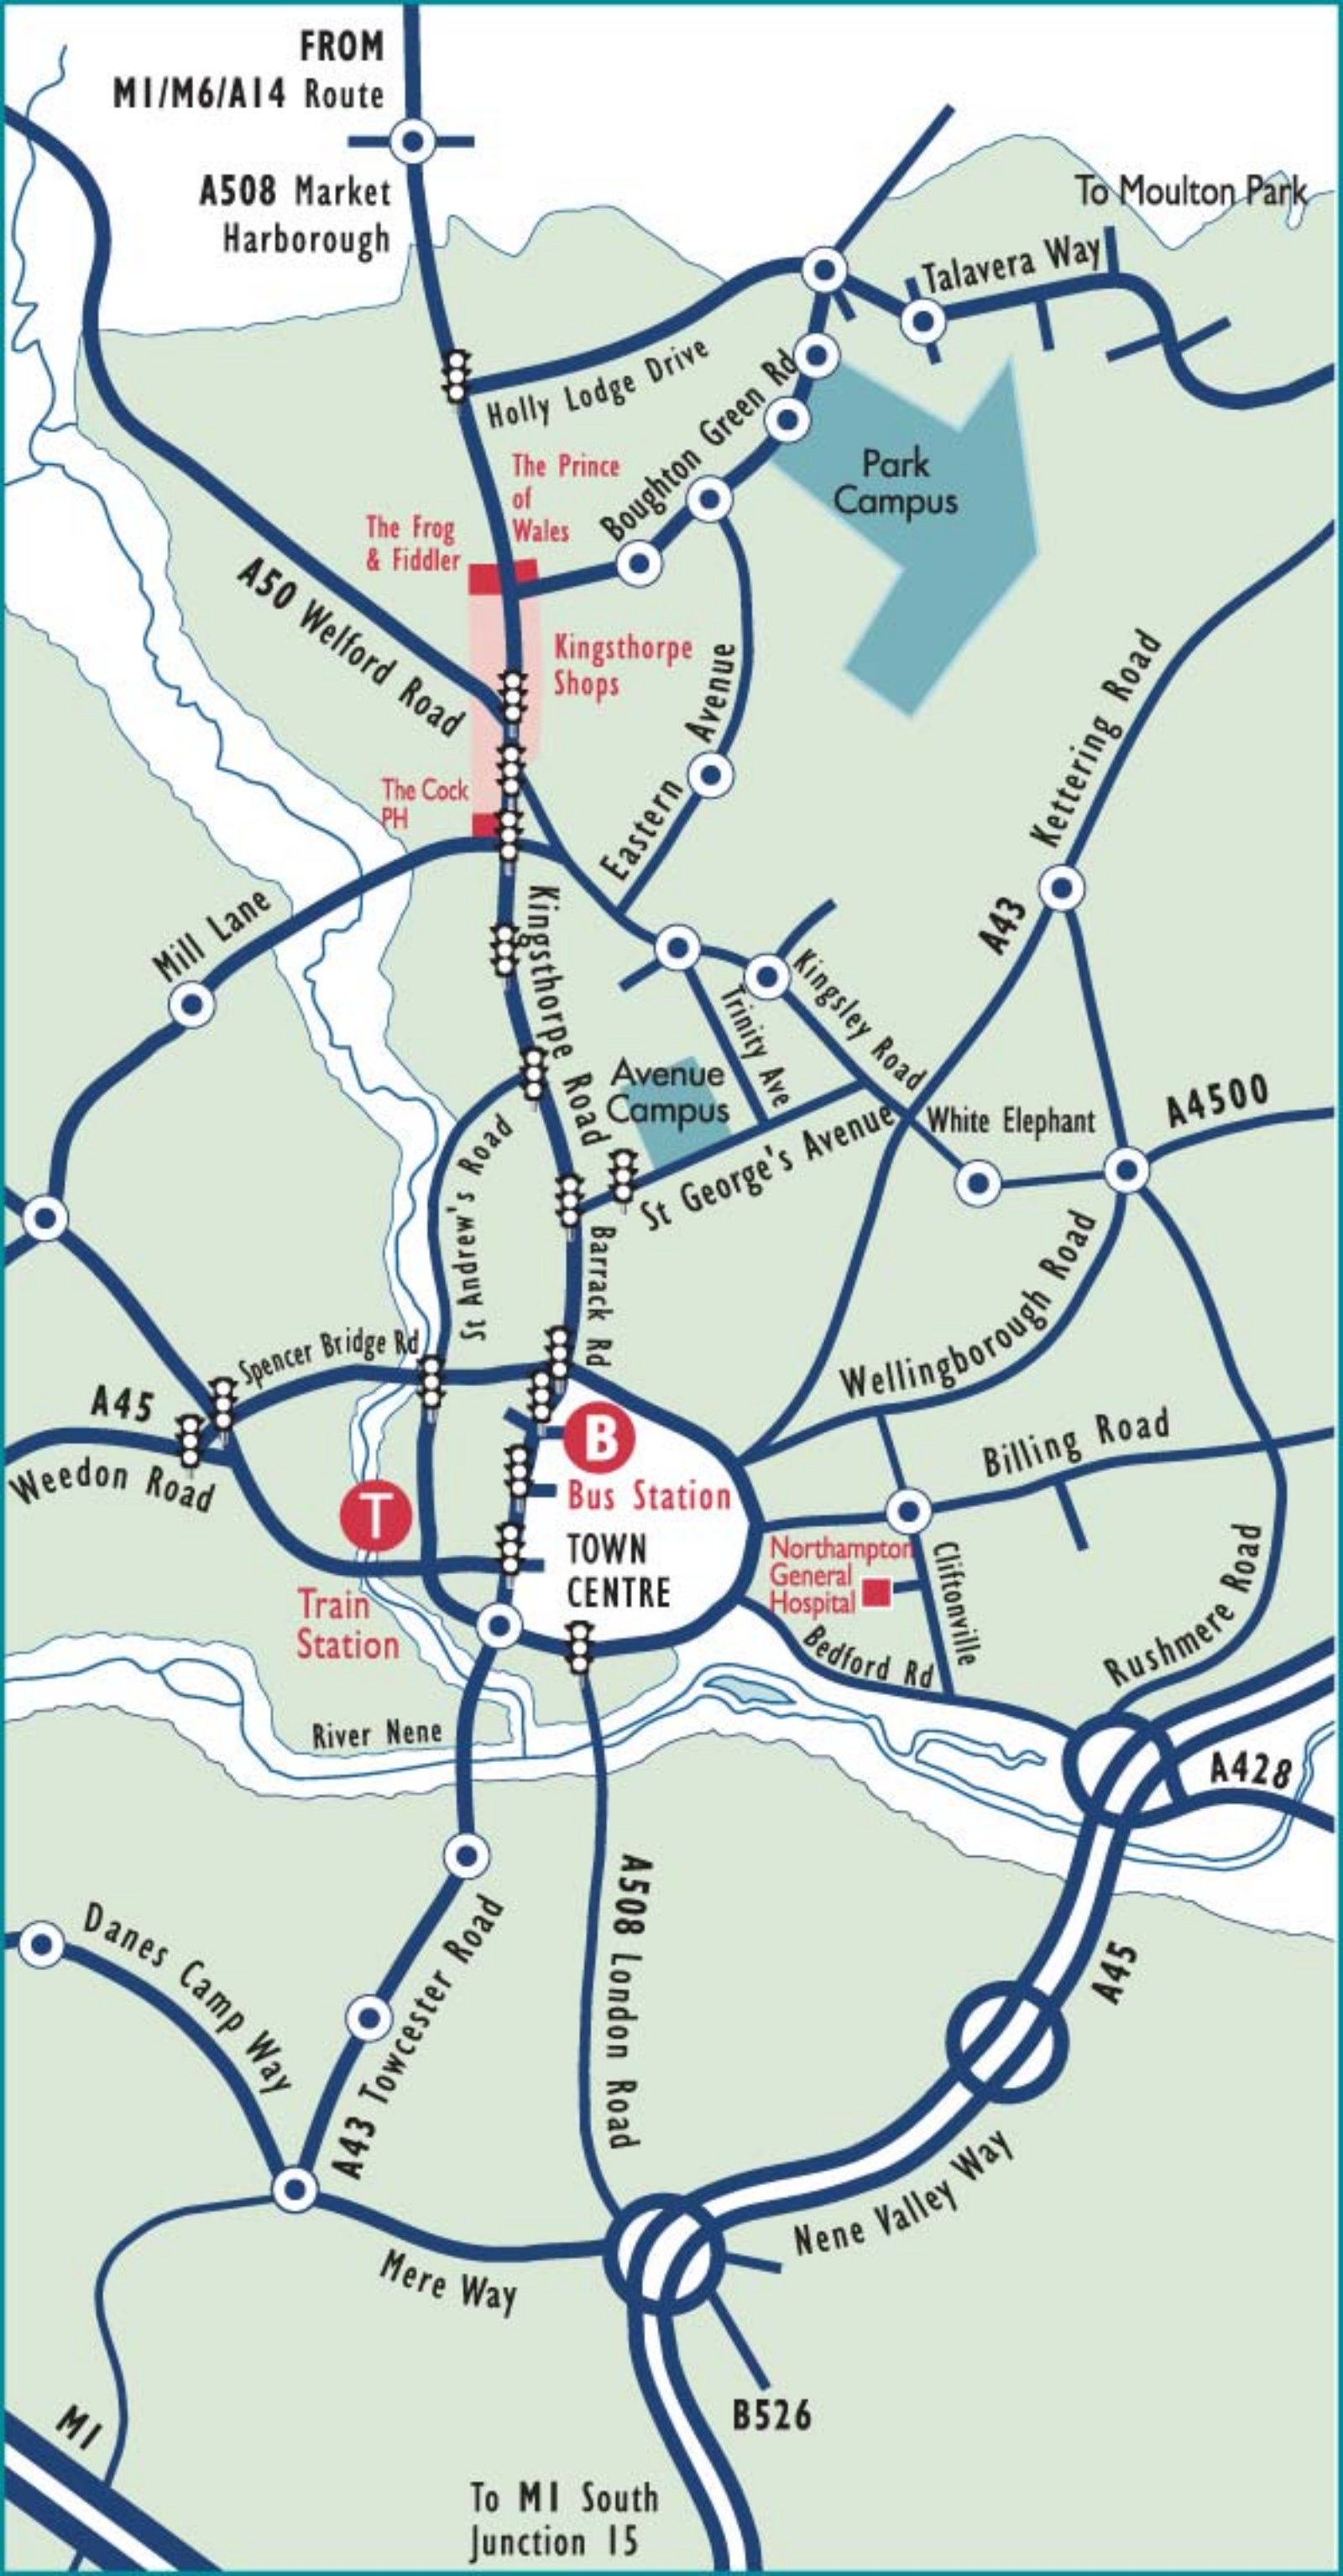

CARDIFF

BRISTOL

LONDON

FROM  
M1/M6/A14 Route

A508 Market  
Harborough

To Moulton Park

Talavera Way

Holly Lodge Drive  
Boughton Green Rd

Park  
Campus

The Prince  
of Wales  
The Frog  
& Fiddler

A50 Welford Road

Kingsthorpe  
Shops

Eastern Avenue

The Cock  
PH

A43 Kettering Road

Mill Lane

Kingsley Road

Kingsthorpe Road

Avenue  
Campus

Trinity Ave

St George's Avenue

White Elephant

A4500

St Andrew's Road

**T**  
Train  
Station

River Nene

Bedford Rd

Cliftonville

Rushmere Road

A428

A508 London Road

A45