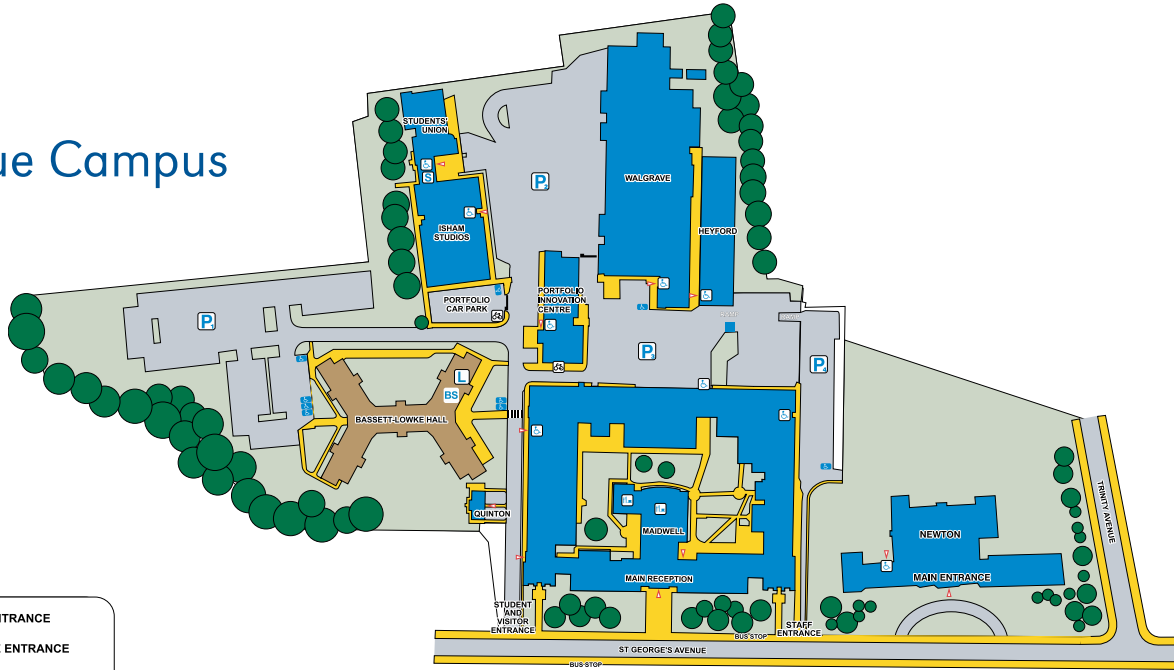

Campus Maps

Avenue Campus

Park Campus

The University of Northampton

Park Campus,
Boughton Green Road,
Northampton NN2 7AL

Avenue Campus
St George's Avenue
Northampton NN2 6JD

Freephone 0800 358 2232
Email study@northampton.ac.uk
Web www.northampton.ac.uk